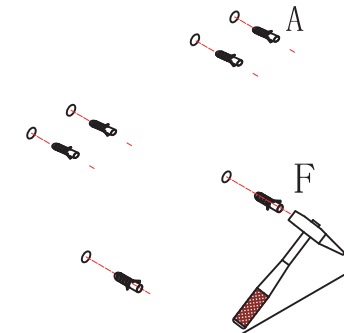

ELEGANT
FURNITURE & LIGHTING™

Assembly instructions

VF43036WH / VF43036WB
VF43036CG

Step 1

Wall

Step 2

Wall

Hardware

NO.	Parts	QTY
A	 (M6*1.18")	4
B		2
C	 (T4*1.38")	4

Tools

Step 3

Wall

Step 5

Step 4

Finished