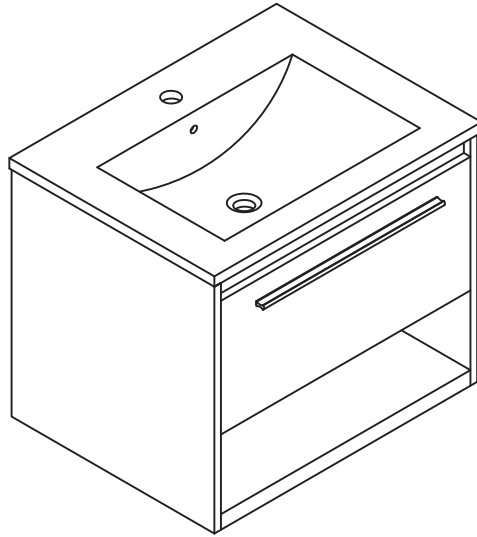

ELEGANT
FURNITURE & LIGHTING™

Assembly instructions

VF43036WH / VF43036WB
VF43036CG

Step 1

Wall

Step 2

Wall

Hardware

NO.	Parts	QTY
A	 (M6*1.18")	4
B		2
C	 (T4*1.38")	4

Tools

Step 3

Wall

Step 5

Step 4

Finished