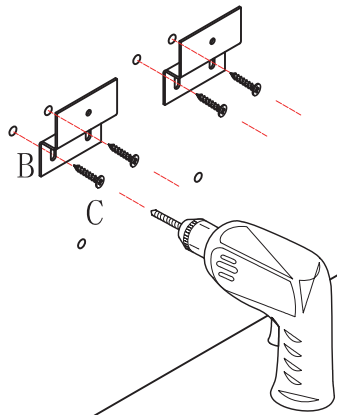

ELEGANT
FURNITURE & LIGHTING™

Assembly instructions

VF43036WH / VF43036WB
VF43036CG

Step 1

Wall

Step 2

Wall

Hardware

NO.	Parts	QTY
A	 (M6*1.18")	4
B		2
C	 (T4*1.38")	4

Tools

Step 3

Wall

Step 5

Step 4

Finished